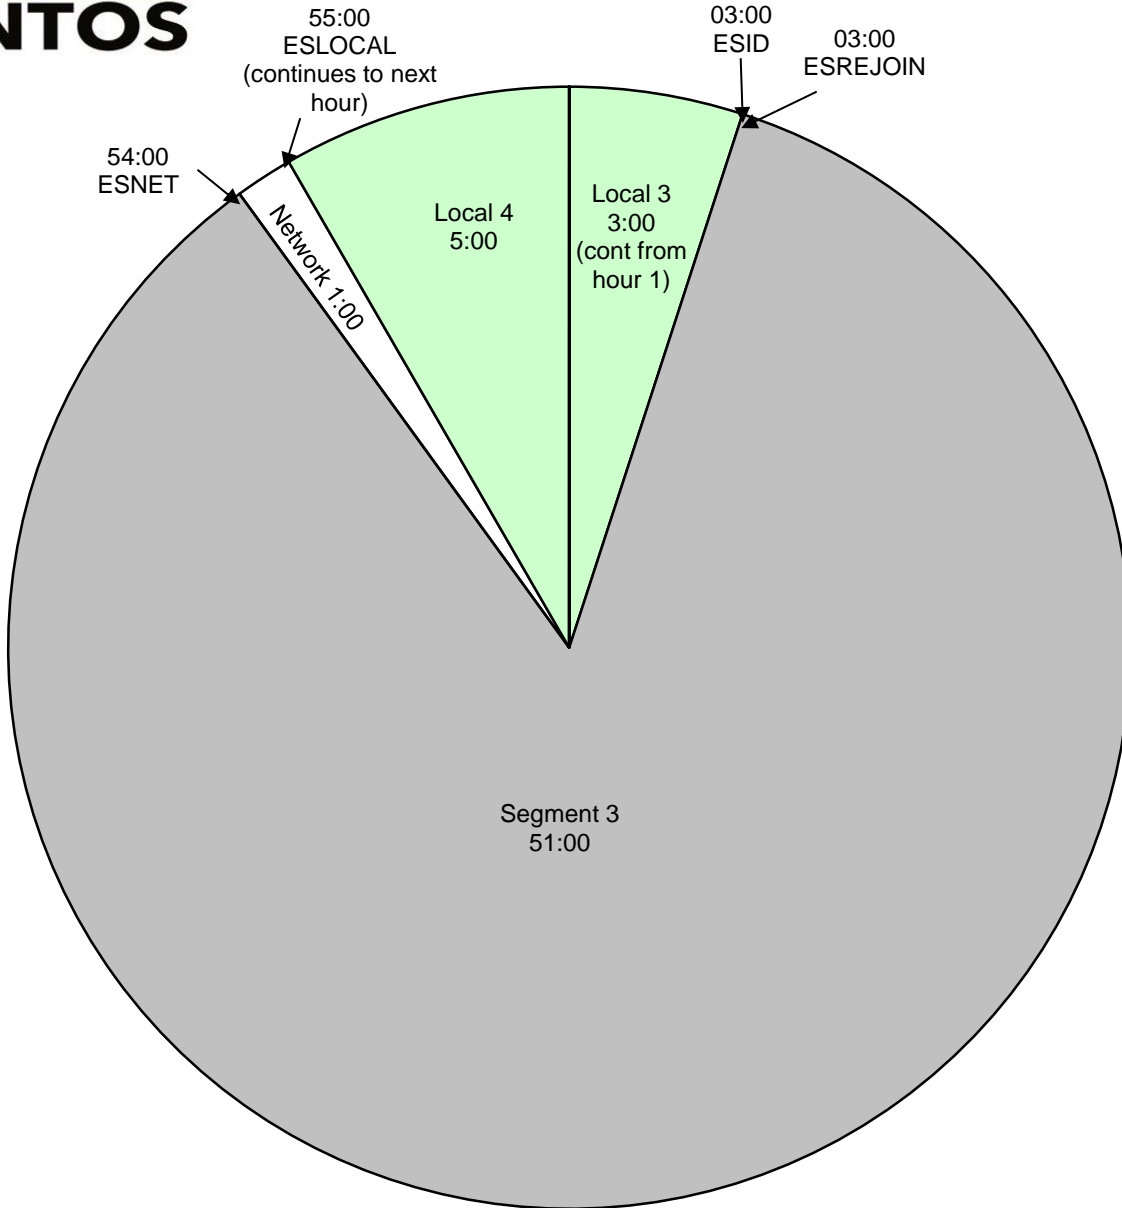

Tu Mañana con Enrique Santos  
 Effective 11/7/2016  
 Premiere XDS PRO4-P Satellite  
 Monday - Friday 6:00am - 10:00am Eastern  
 Hour 2

Local Breaks filled with news, traffic, weather, promos, spots, local contesting/ stationality, and jingle/sweeper imaging.

**All breaks float.**

ESLOCAL - Fires local breaks.

ESLINERA = Liner A Start (Enrique voiced station positioner out of a song)

ESLINERB = Liner B Start (Locally voiced SHORT Show ID (effects/ then dry) out of a song - MUST BE EXACTLY 5.1 seconds)

ESLINERC - Liner C Start (Enrique voiced station calls)

ESLINERD - For Premium Choice affiliates

ESREJOIN - Rejoin network

ESID - Local ID (Floats and fires as close to top of hour as practical)

ESNET - Fires network breaks